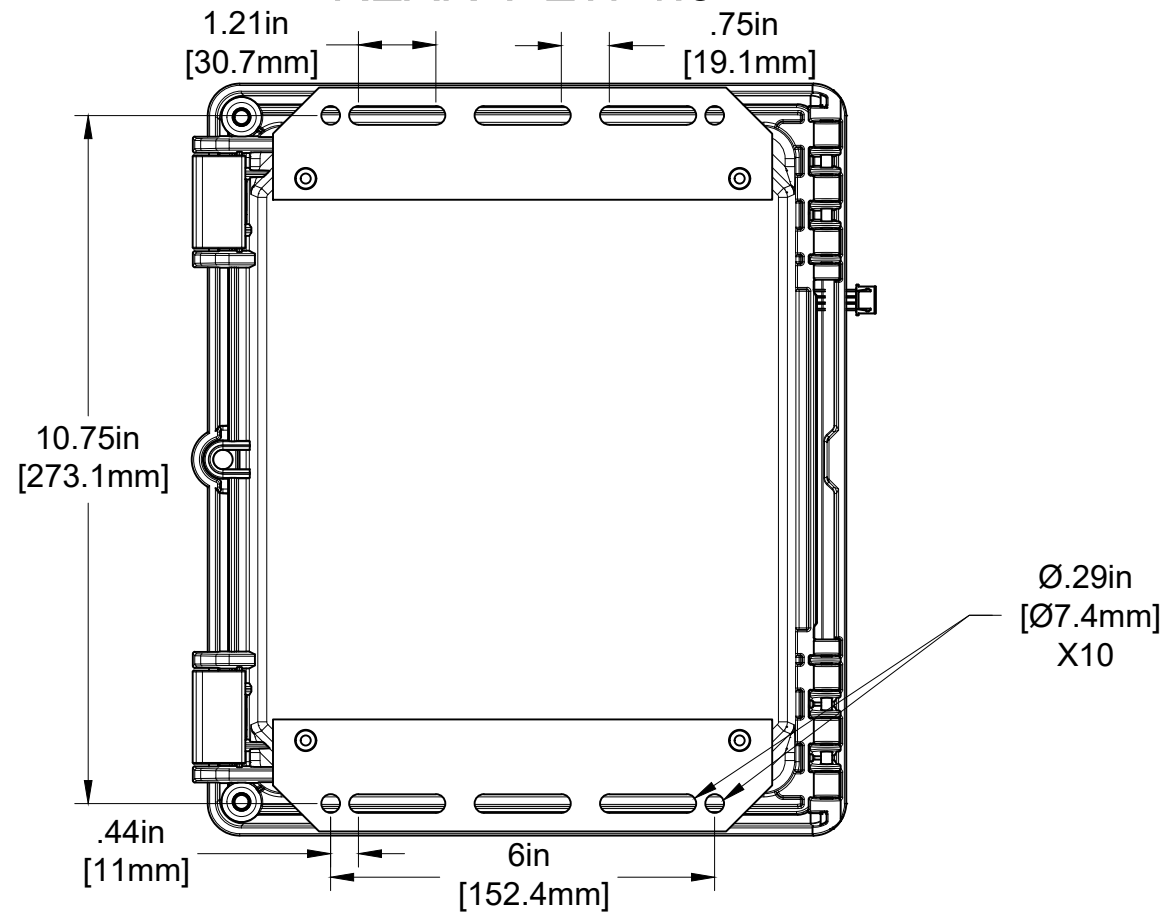

TOP VIEW 1:3

RIGHT SIDE VIEW 1:3

ISO VIEW 3:5

REAR VIEW 1:3

PROJECT

AMC-1B

TITLE

1B-DIMENSIONS

B

WEIGHT

DWG NO

002

WEIGHT

REV

A

SHEET 2/2