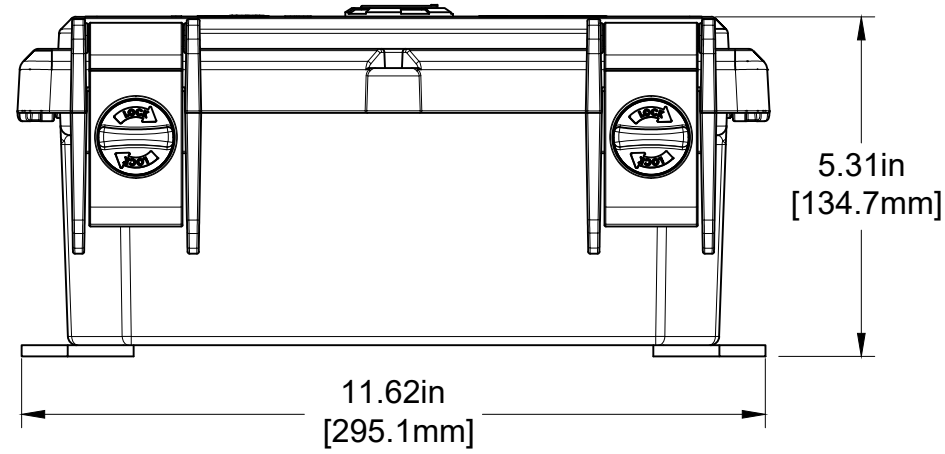

TOP VIEW 1:3

RIGHT SIDE VIEW 1:3

ISO VIEW 3:5

REAR VIEW 1:3

PROJECT

AMC-1B

TITLE

1B-DIMENSIONS

B

WEIGHT

DWG NO

002

WEIGHT

REV

A

SHEET 2/2