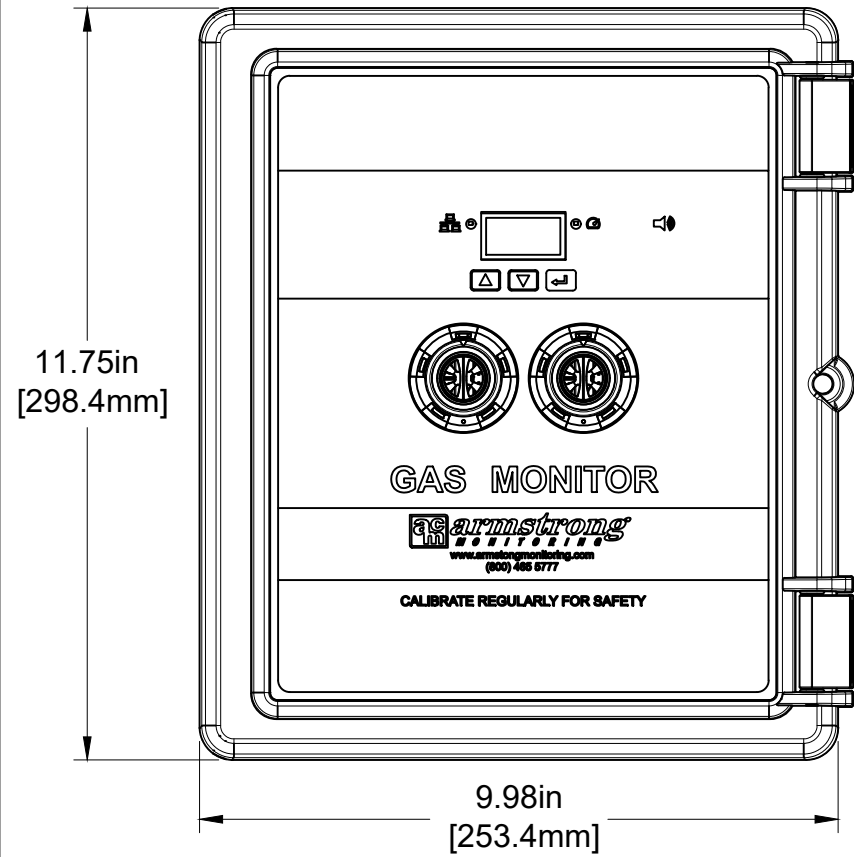

TOP VIEW 1:3

RIGHT SIDE VIEW 1:3

ISO VIEW 3:5

REAR VIEW 1:3

PROJECT

AMC-1B

TITLE

1B-DIMENSIONS

B

WEIGHT

DWG NO

002

WEIGHT

REV

A

SHEET 2/2