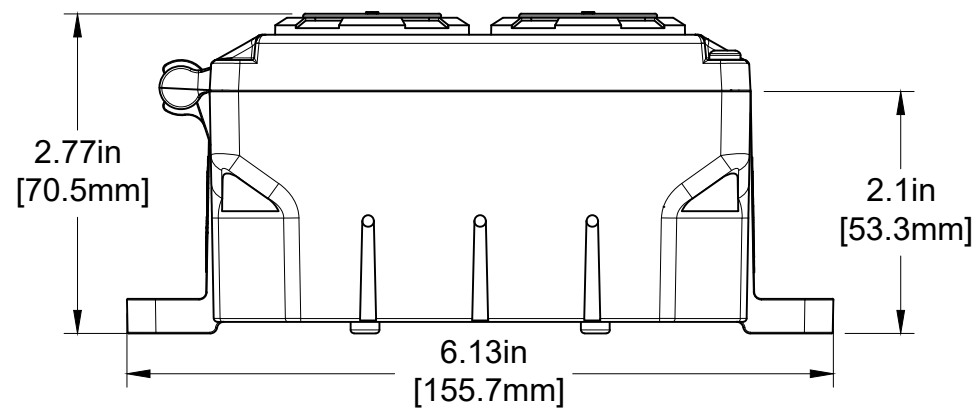

FRONT VIEW 3:5

215 Colonnade Road
Ottawa, Ontario K2E7K3
613-225-9531

PROJECT

AMC-UTX

TITLE

UTX-DIMENSIONS

APPROVED T PRENTICE 2023-03-29	SIZE	CODE	DWG NO	REV
CHECKED T PRENTICE 2023-03-29	B		002	A
DRAWN C JOHNSON 2023-03-29	SCALE 3:5	WEIGHT	SHEET 2/2