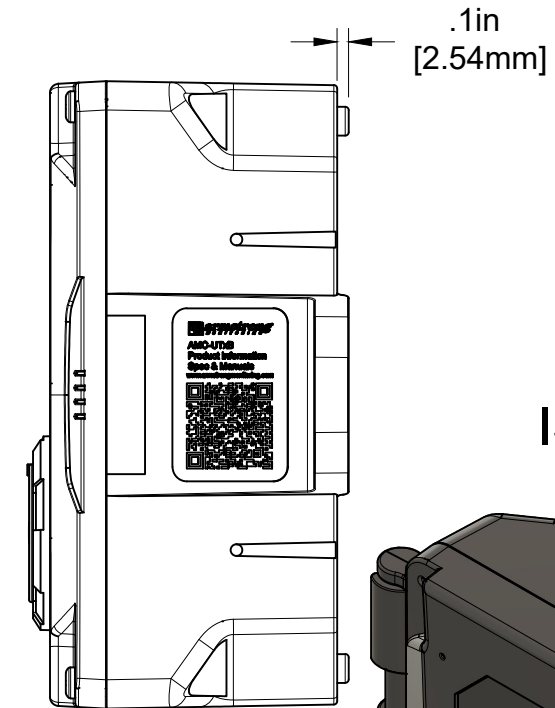

RIGHT SIDE VIEW 3:5