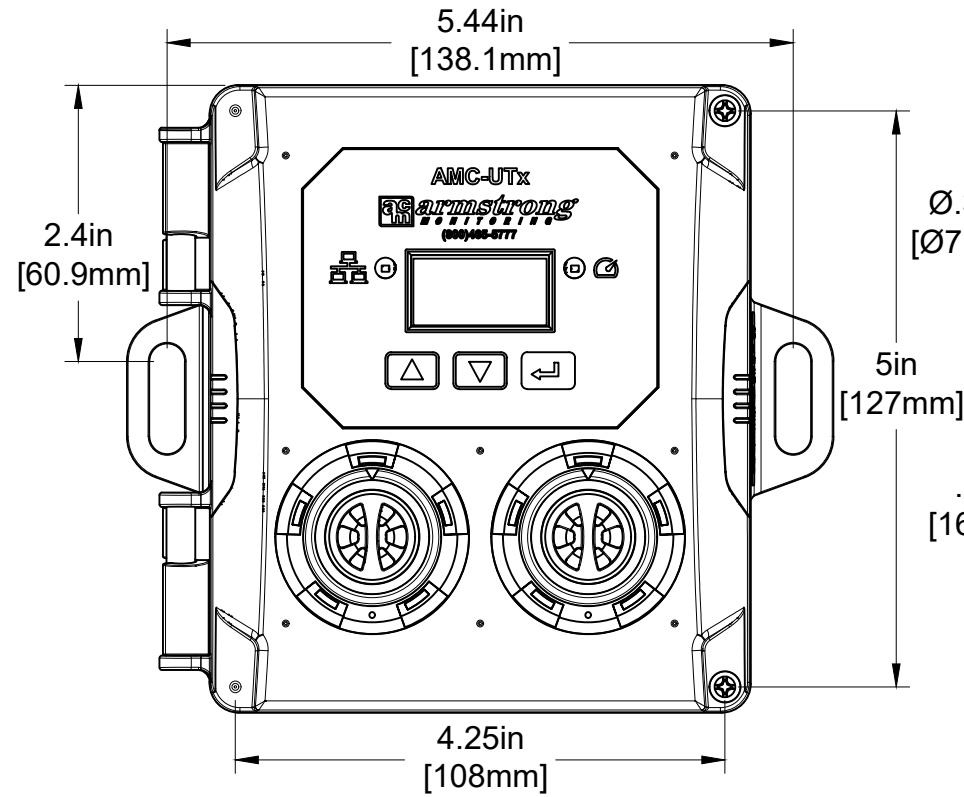

TOP VIEW 3:5