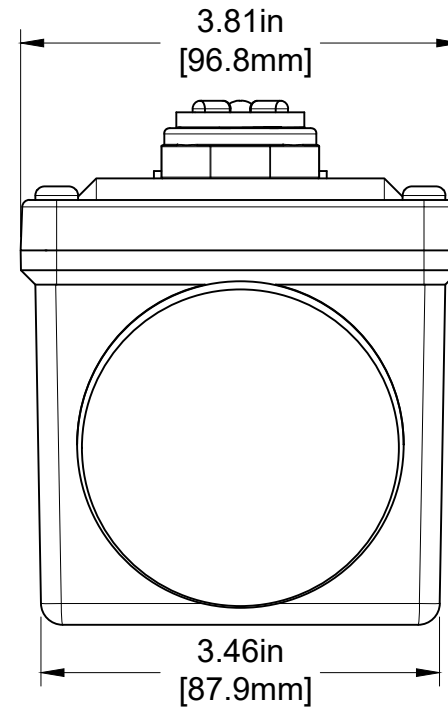

RIGHT SIDE VIEW 3:5

FRONT VIEW 3:5

ISO VIEW 2:3

TOP VIEW 3:5

MOUNTING HOLE LOCATIONS 3:5

215 Colonnade Road
Ottawa, Ontario K2E7K3
613-225-9531

PROJECT
AMC-RAM3

TITLE
RAM3-DIMENSIONS

APPROVED T PRENTICE 2023-03-30	SIZE	CODE	DWG NO	REV
CHECKED T PRENTICE 2023-03-30	B		002	A
DRAWN C JOHNSON 2023-03-29	SCALE 3:5	WEIGHT	SHEET 2/2	