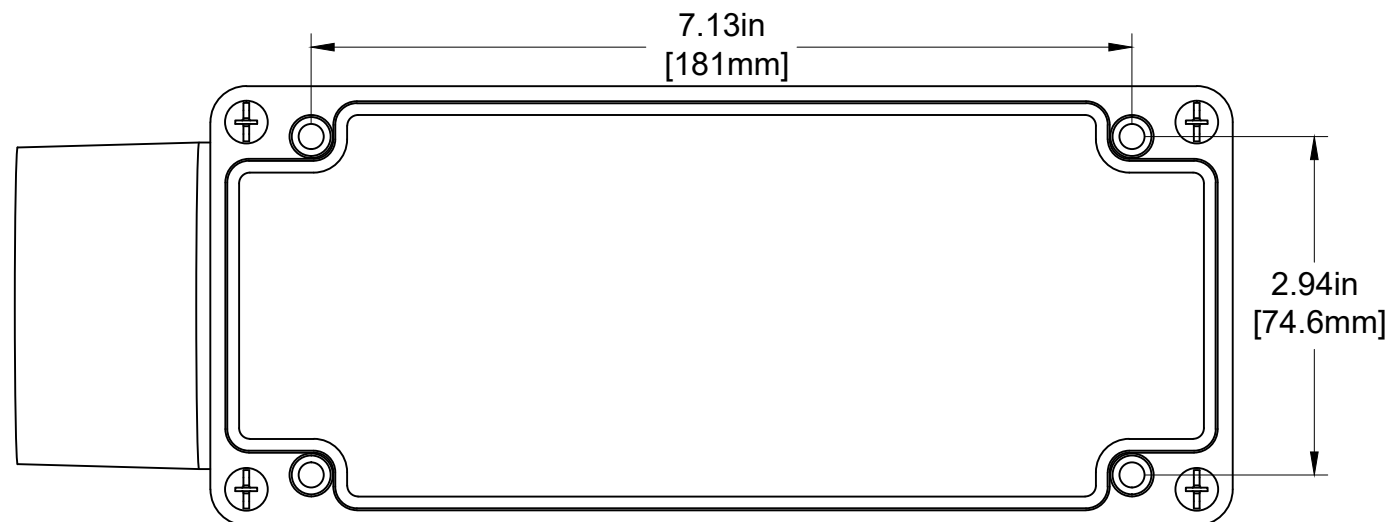

RIGHT SIDE VIEW 3:5

FRONT VIEW 3:5

ISO VIEW 2:3

TOP VIEW 3:5

MOUNTING HOLE LOCATIONS 3:5

215 Colonnade Road
Ottawa, Ontario K2E7K3
613-225-9531

PROJECT
AMC-RAM3

TITLE
RAM3-DIMENSIONS

APPROVED T PRENTICE 2023-03-30	SIZE	CODE	DWG NO	REV
CHECKED T PRENTICE 2023-03-30	B		002	A
DRAWN C JOHNSON 2023-03-29	SCALE 3:5	WEIGHT	SHEET 2/2	