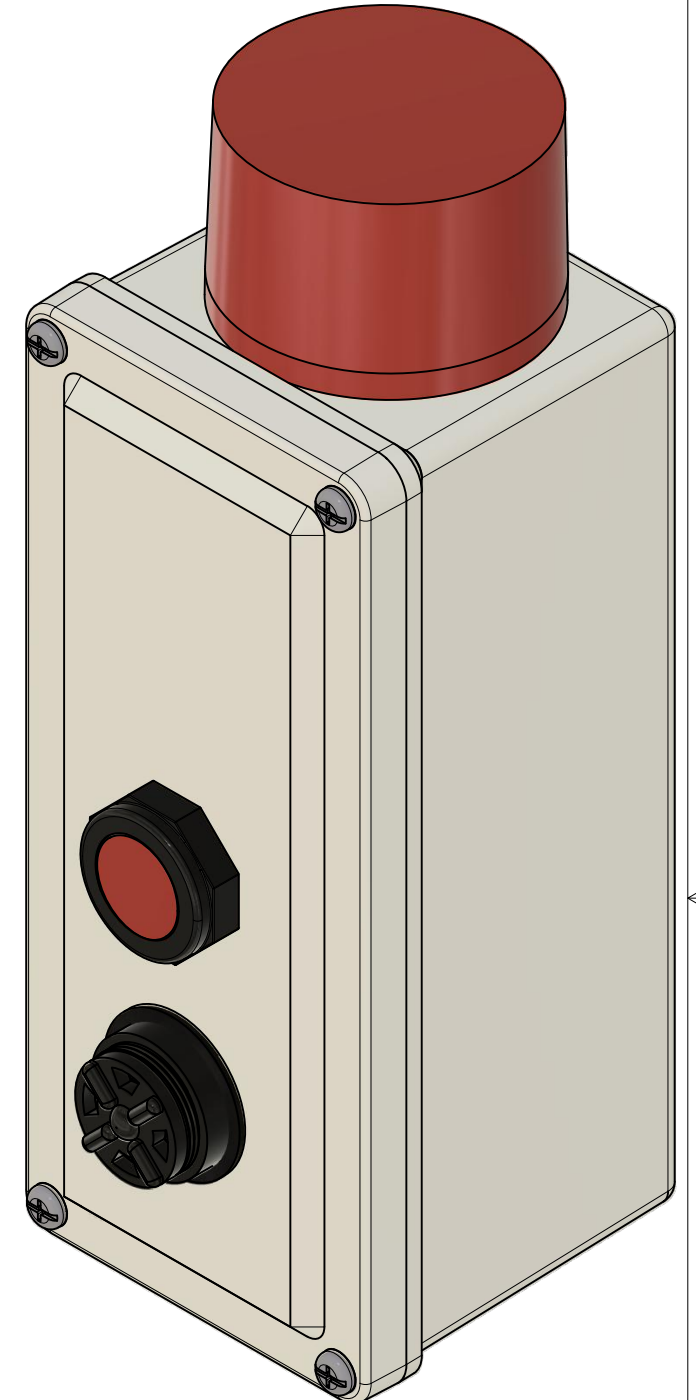

RIGHT SIDE VIEW 3:5

FRONT VIEW 3:5

ISO VIEW 2:3

TOP VIEW 3:5

MOUNTING HOLE LOCATIONS 3:5

215 Colonnade Road
Ottawa, Ontario K2E7K3
613-225-9531

PROJECT
AMC-RAM3

TITLE
RAM3-DIMENSIONS

APPROVED T PRENTICE 2023-03-30	SIZE	CODE	DWG NO	REV
CHECKED T PRENTICE 2023-03-30	B		002	A
DRAWN C JOHNSON 2023-03-29	SCALE 3:5	WEIGHT	SHEET 2/2	