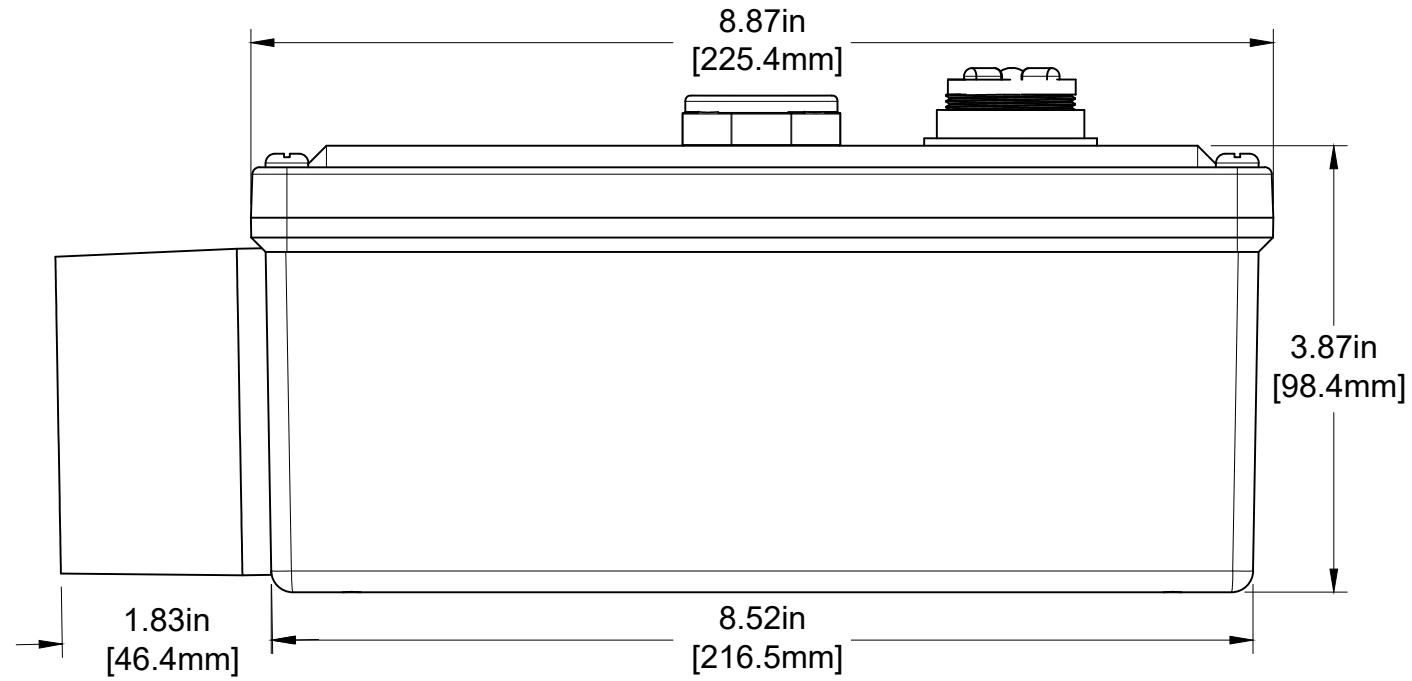

RIGHT SIDE VIEW 3:5

FRONT VIEW 3:5

ISO VIEW 2:3

TOP VIEW 3:5

MOUNTING HOLE LOCATIONS 3:5

215 Colonnade Road
Ottawa, Ontario K2E7K3
613-225-9531

PROJECT
AMC-RAM3

TITLE
RAM3-DIMENSIONS

APPROVED T PRENTICE 2023-03-30	SIZE	CODE	DWG NO	REV
CHECKED T PRENTICE 2023-03-30	B		002	A
DRAWN C JOHNSON 2023-03-29	SCALE 3:5	WEIGHT	SHEET 2/2	