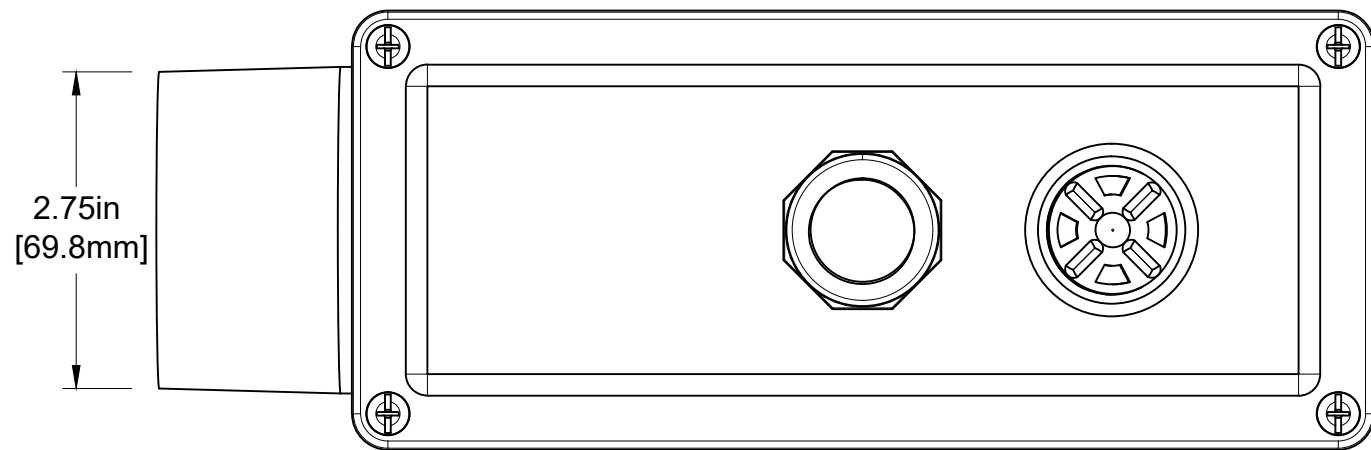

RIGHT SIDE VIEW 3:5

FRONT VIEW 3:5

ISO VIEW 2:3

TOP VIEW 3:5

MOUNTING HOLE LOCATIONS 3:5

215 Colonnade Road
Ottawa, Ontario K2E7K3
613-225-9531

PROJECT
AMC-RAM3

TITLE
RAM3-DIMENSIONS

APPROVED T PRENTICE 2023-03-30	SIZE	CODE	DWG NO	REV
CHECKED T PRENTICE 2023-03-30	B		002	A
DRAWN C JOHNSON 2023-03-29	SCALE 3:5	WEIGHT	SHEET 2/2	