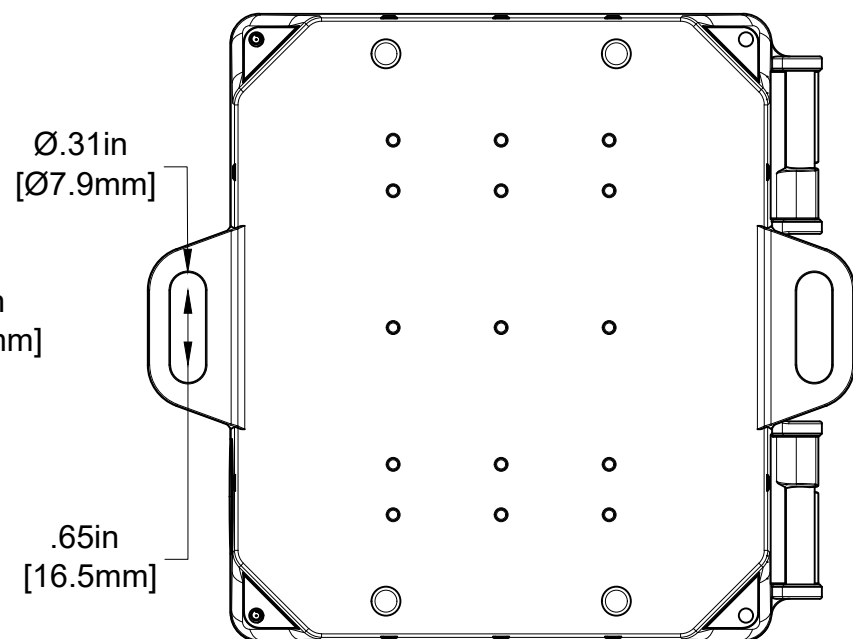

TOP VIEW 3:5

REAR VIEW 3:5

RIGHT SIDE VIEW 3:5

ISO VIEW 2:3

FRONT VIEW 3:5

PROJECT

AMC-400

TITLE

B

002

A

DRAWN C JOHNSON 2023-03-30

SCALE 3:5

WEIGHT

SHEET 2/2