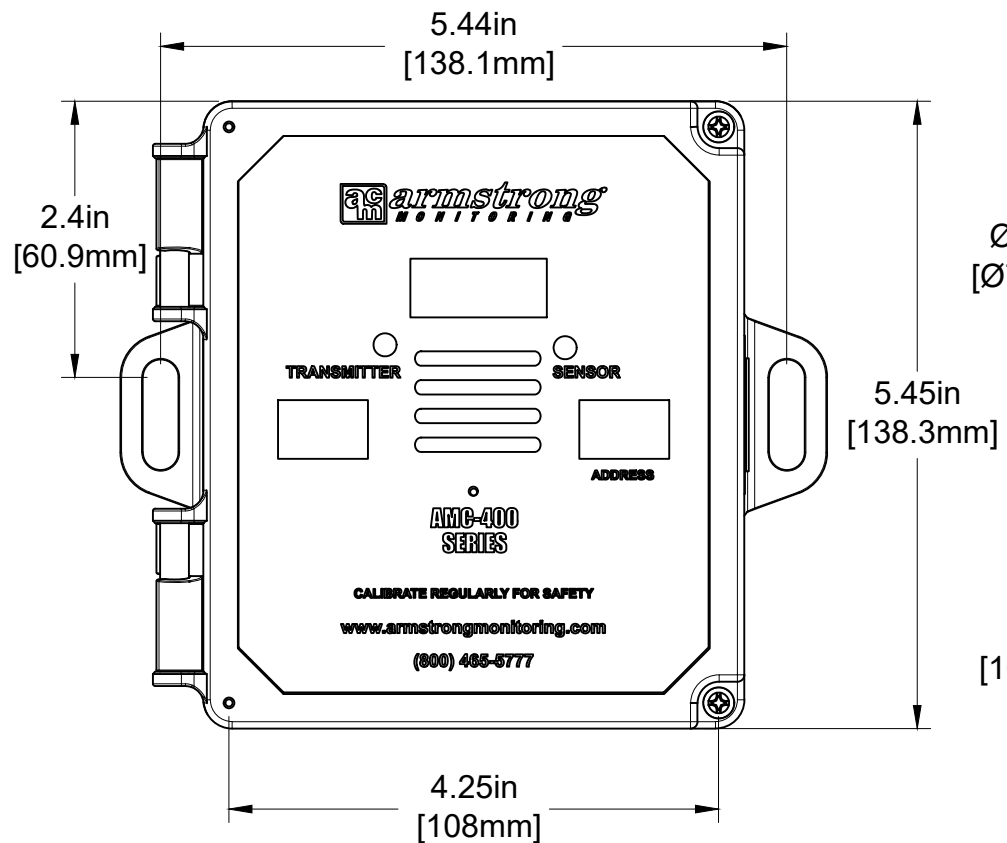

TOP VIEW 3:5

REAR VIEW 3:5

RIGHT SIDE VIEW 3:5

ISO VIEW 2:3

FRONT VIEW 3:5

PROJECT

AMC-400

TITLE

400-DIMENSIONS

215 Colonnade Road
Ottawa, Ontario K2E7K3
613-225-9531

APPROVED T PRENTICE 2023-03-31

SIZE

CODE

DWG NO

REV

CHECKED T PRENTICE 2023-03-31

B

002

A

DRAWN C JOHNSON 2023-03-30

SCALE 3:5

WEIGHT

SHEET 2/2