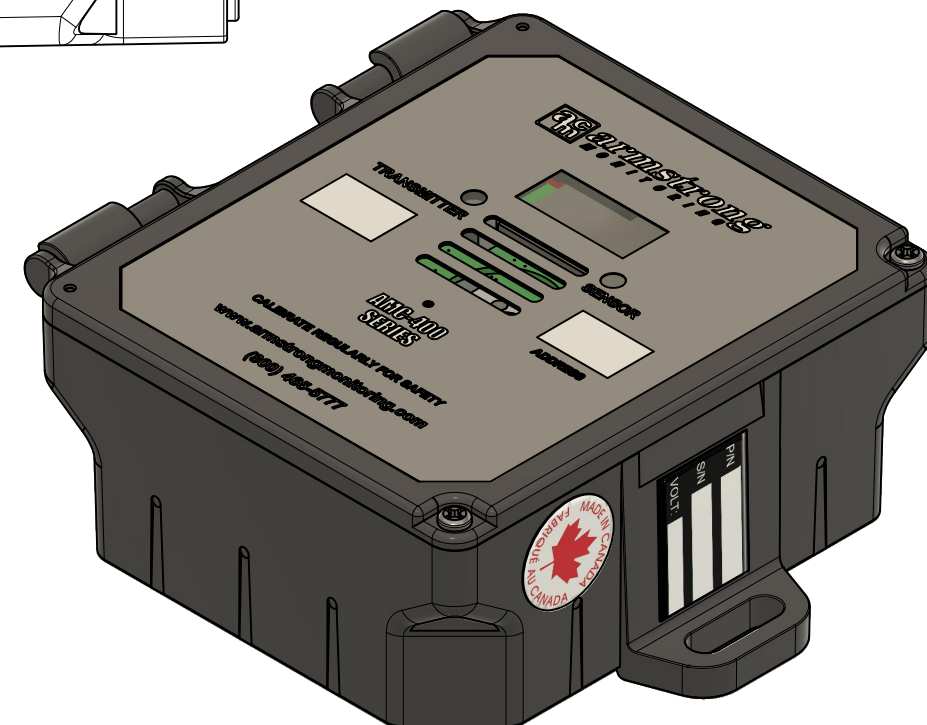

TOP VIEW 3:5

REAR VIEW 3:5

RIGHT SIDE VIEW 3:5

ISO VIEW 2:3

FRONT VIEW 3:5

PROJECT

AMC-400

TITLE

B

002

A

DRAWN C JOHNSON 2023-03-30

SCALE 3:5

WEIGHT

SHEET 2/2