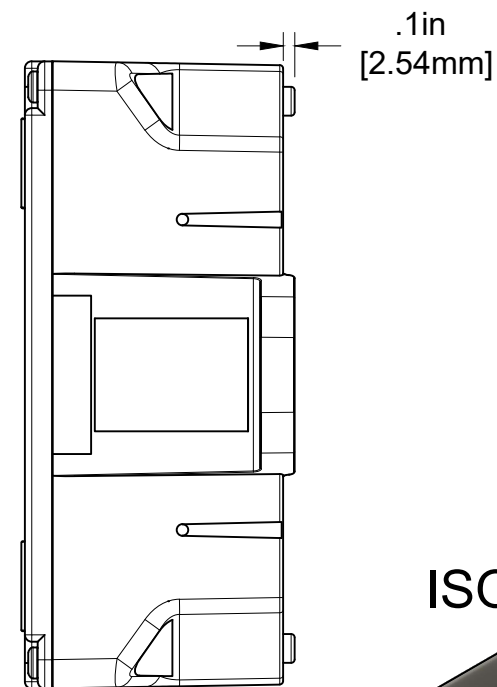

TOP VIEW 3:5

REAR VIEW 3:5

RIGHT SIDE VIEW 3:5

ISO VIEW 2:3

FRONT VIEW 3:5

PROJECT

AMC-400

TITLE

400-DIMENSIONS

215 Colonnade Road
Ottawa, Ontario K2E7K3
613-225-9531

APPROVED T PRENTICE 2023-03-31

SIZE

CODE

DWG NO

REV

CHECKED T PRENTICE 2023-03-31

B

002

A

DRAWN C JOHNSON 2023-03-30

SCALE 3:5

WEIGHT

SHEET 2/2