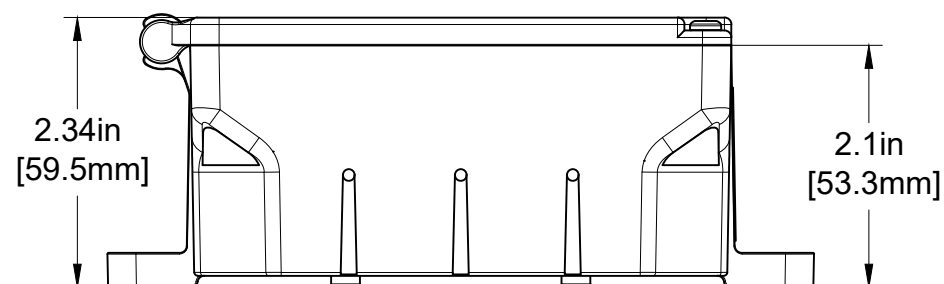

TOP VIEW 3:5

REAR VIEW 3:5

RIGHT SIDE VIEW 3:5

ISO VIEW 2:3

FRONT VIEW 3:5

PROJECT

AMC-400

TITLE

400-DIMENSIONS

215 Colonnade Road
Ottawa, Ontario K2E7K3
613-225-9531

APPROVED T PRENTICE 2023-03-31

SIZE

CODE

DWG NO

REV

CHECKED T PRENTICE 2023-03-31

B

002

A

DRAWN C JOHNSON 2023-03-30

SCALE 3:5

WEIGHT

SHEET 2/2