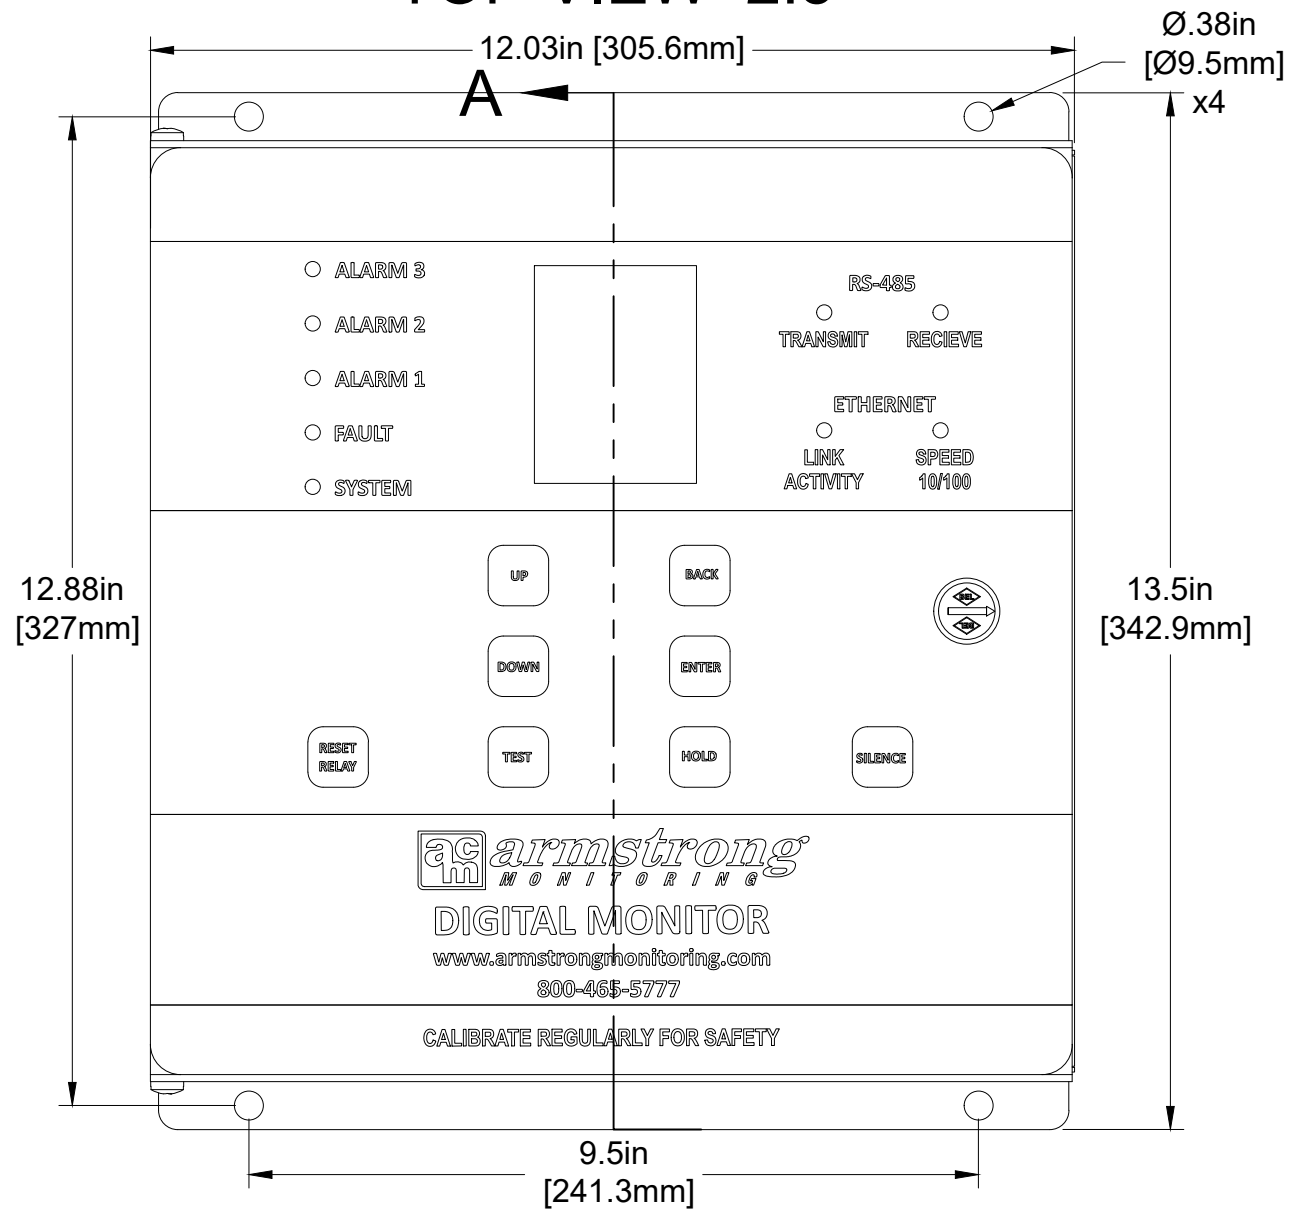

TOP VIEW 2:5

SECTION A-A 2:5

ISO VIEW 1:2

PROJECT
AMC-1DBX

TITLE
1DBX-DIMENSIONS

215 Colonnade Road
Ottawa, Ontario K2E7K3
613-225-9531

APPROVED	SIZE	CODE	DWG NO	REV
CHECKED T PRENTICE 2023-03-31	B		002	A
DRAWN C JOHNSON 2023-03-30	SCALE 2:5	WEIGHT	SHEET 2/2	