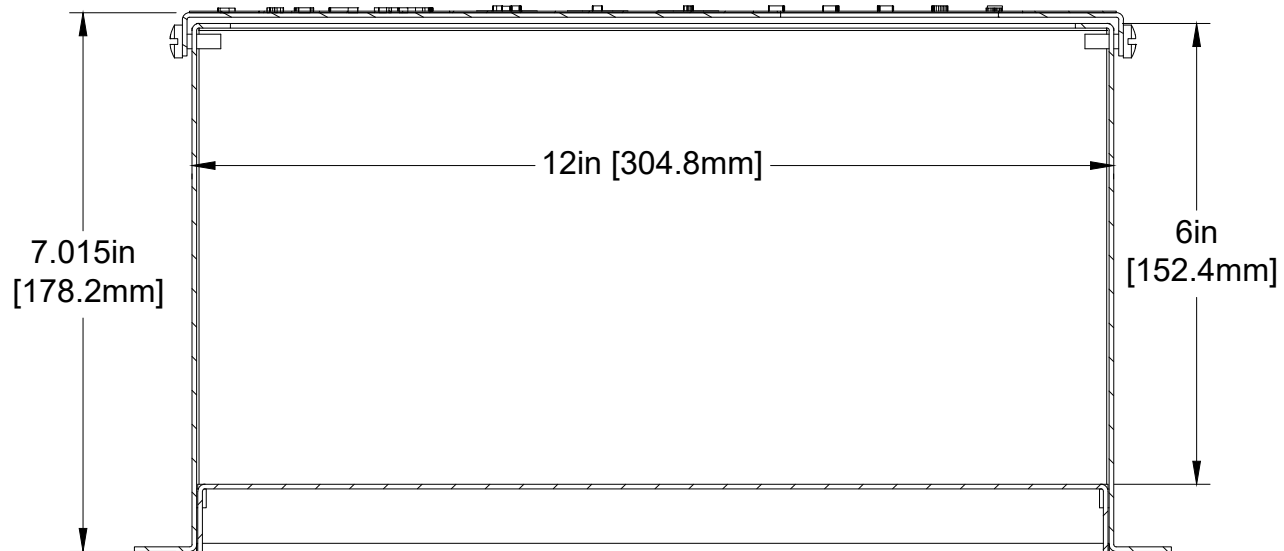

TOP VIEW 2:5

SECTION A-A 2:5

ISO VIEW 1:2

PROJECT
AMC-1DBX

TITLE
1DBX-DIMENSIONS

215 Colonnade Road
Ottawa, Ontario K2E7K3
613-225-9531

APPROVED	SIZE	CODE	DWG NO	REV
CHECKED T PRENTICE 2023-03-31	B		002	A
DRAWN C JOHNSON 2023-03-30	SCALE 2:5	WEIGHT	SHEET 2/2	